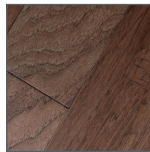

Todd Mountain Upgrades

CARPET UPGRADE OPTIONS

Carpet
Mohawk
Aladdin
Mineral

Carpet
Mohawk
Aladdin
Wall Street

HARDWOOD FLOORING UPGRADE OPTIONS

Hardwood
Flooring
Graphite
Hickory

Hardwood
Flooring
Winchester
Hickory

GLAZED PORCELAIN TILE FLOOR UPGRADE OPTIONS

Glazed
Porcelain
flooring
Multi Brown

Glazed
Porcelain
flooring
Multi Green

QUARTZ COUNTER UPGRADE OPTIONS

Kitchen Counter
Fur Stone
Cream Marble

Kitchen Counter
Fur Stone
Dark Grey with
White Marble

KITCHEN BACK SPLASH UPGRADE OPTIONS

Bricklane
Glazed Porcelain
Back Splash
Light Grey

Bricklane
Glazed Porcelain
Back Splash
Dark Grey

FIREPLACE STONE UPGRADE OPTIONS

Fireplace
Prostack Ledge
Stone Silverstone

Fireplace
Prostack Ledge
Stone Blacktusk

ENSUITE COUNTER UPGRADE OPTION

Ensuite
Counter Top
Quartz Nougat