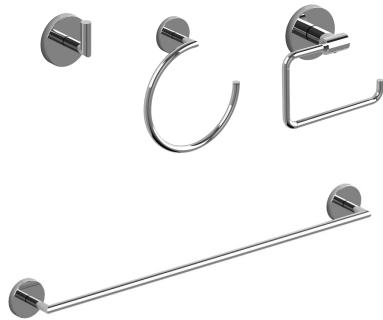

Shower and Bath Trim Set

24" Main White Counter
White Faucet Chrome

36" Main White Counter
White Faucet Chrome

Tub/Shower

Bathroom Accessories

48" Ensuite Counter
White Faucet Chrome

The developer reserves the right to modify or change plans, specifications, features and prices without notice. Materials may be substituted with equivalent or better at the developer's sole discretion. Variable conditions occur throughout the development. All dimensions and sizes are approximate and are based on architectural measurements. This is not an offering for sale and such offer can only be made by Disclosure Statement E.&O.E.